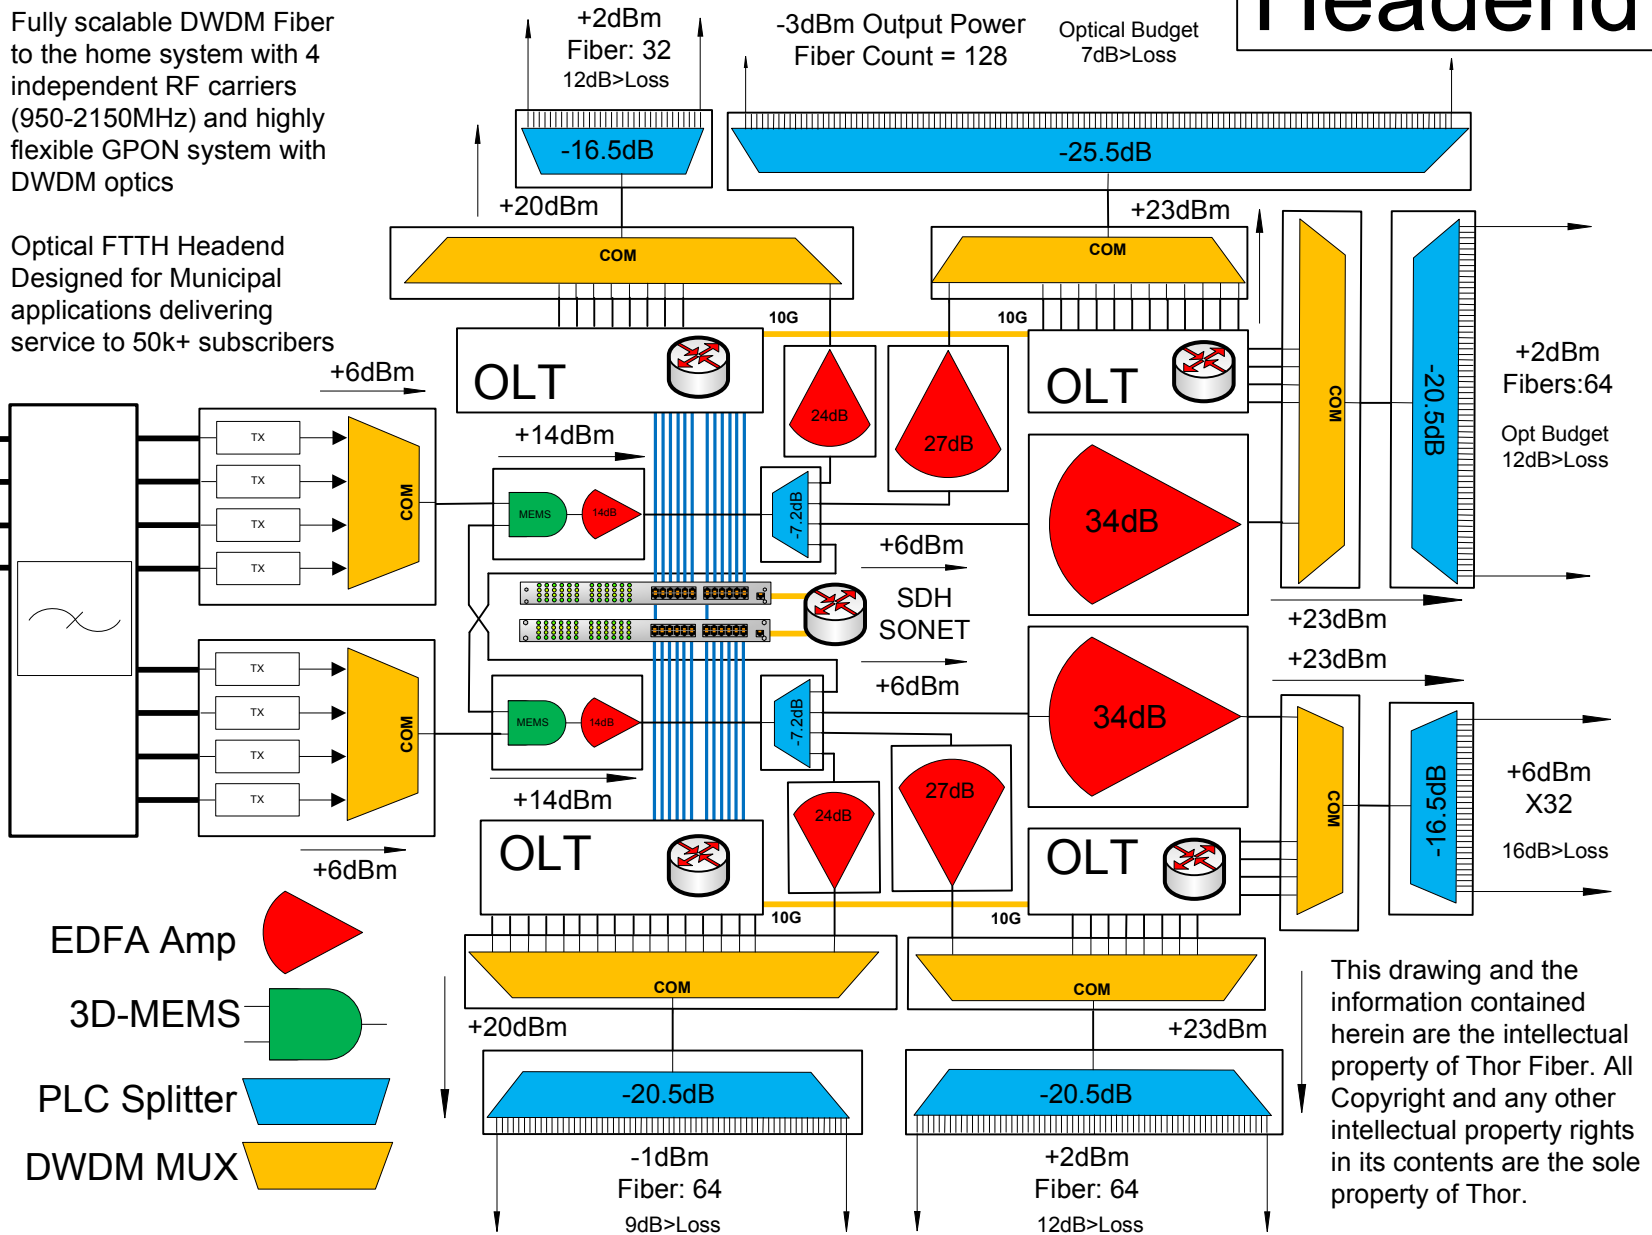

# Data Sheet: DWDM RF Satellite TV Over Fiber

## Auto-Redundant System: Scale 500-50k Subscribers: Satellite TV + Internet DWDM

### Headend

Fully scalable DWDM Fiber to the home system with 4 independent RF carriers (950-2150MHz) and highly flexible GPON system with DWDM optics

Optical FTTH Headend Designed for Municipal applications delivering service to 50k+ subscribers